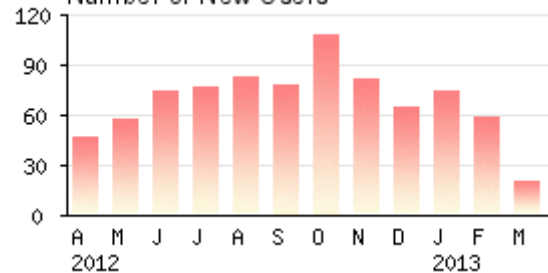

St Thomas Health Centre Exeter - Last 12 months

There were a total of 9466 requests during the last 12 months and there are now a total of 3661 registered users.

Overview

Distribution of Requests

All Requests

Weekday Usage

Hourly Usage

Number of New Users

Total Users

Appointment

Change of Address

Repeat Prescription