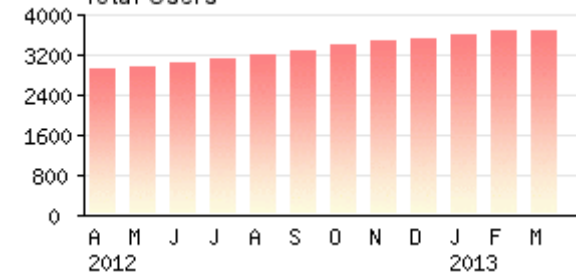

St Thomas Health Centre Exeter - Last 12 months

There were a total of 9466 requests during the last 12 months and there are now a total of 3661 registered users.

Overview

Distribution of Requests

All Requests

Weekday Usage

Hourly Usage

Number of New Users

Total Users

Appointment

Change of Address

Repeat Prescription