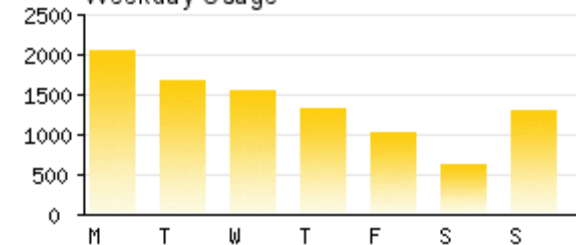

St Thomas Health Centre Exeter - Last 12 months

There were a total of 9466 requests during the last 12 months and there are now a total of 3661 registered users.

Overview

Distribution of Requests

All Requests

Weekday Usage

Hourly Usage

Number of New Users

Total Users

Appointment

Change of Address

Repeat Prescription