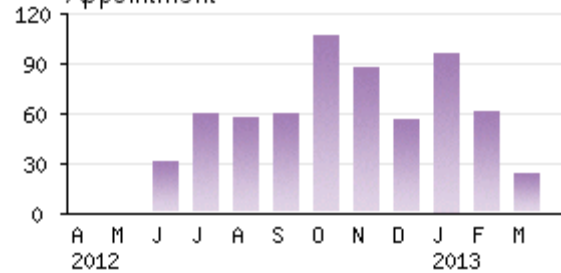

St Thomas Health Centre Exeter - Last 12 months

There were a total of 9466 requests during the last 12 months and there are now a total of 3661 registered users.

Overview

Distribution of Requests

All Requests

Weekday Usage

Hourly Usage

Number of New Users

Total Users

Appointment

Change of Address

Repeat Prescription