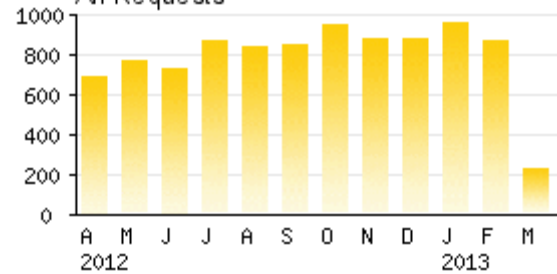

St Thomas Health Centre Exeter - Last 12 months

There were a total of 9466 requests during the last 12 months and there are now a total of 3661 registered users.

Overview

Distribution of Requests

All Requests

Weekday Usage

Hourly Usage

Number of New Users

Total Users

Appointment

Change of Address

Repeat Prescription