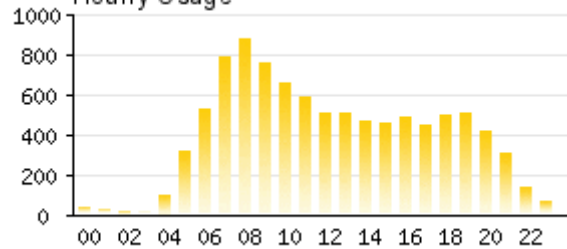

St Thomas Health Centre Exeter - Last 12 months

There were a total of 9466 requests during the last 12 months and there are now a total of 3661 registered users.

Overview

Distribution of Requests

All Requests

Weekday Usage

Hourly Usage

Number of New Users

Total Users

Appointment

Change of Address

Repeat Prescription