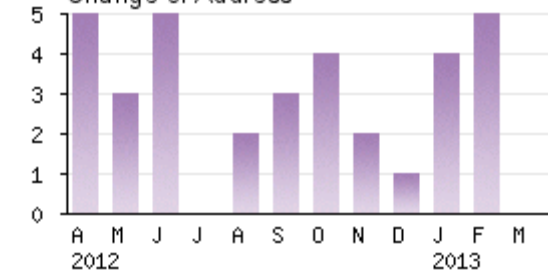

Weekday Usage

Hourly Usage

Number of New Users

Total Users

Appointment

Change of Address

Repeat Prescription