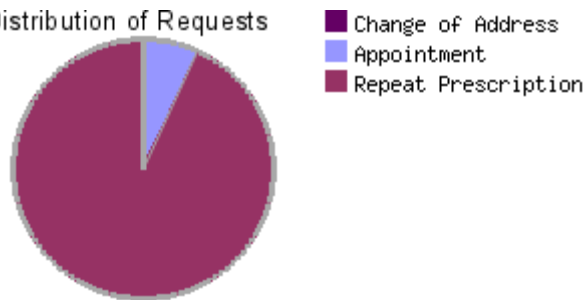

St Thomas Health Centre Exeter - Last 12 months

There were a total of 9466 requests during the last 12 months and there are now a total of 3661 registered users.

Overview

Distribution of Requests

All Requests

Weekday Usage

Hourly Usage

Number of New Users

Total Users

Appointment

Change of Address

Repeat Prescription