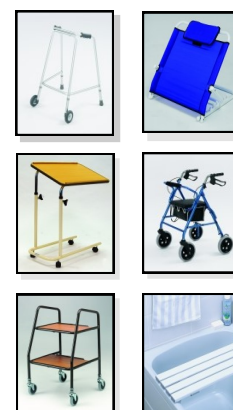

Under the ownership of Simon Boulter, **Aids4DailyLiving** follows the principles of total reliability and high levels of client and carer liaison.

Covering the whole of Devon on a regular basis, we strive to offer a faultless service for individuals and professionals alike.