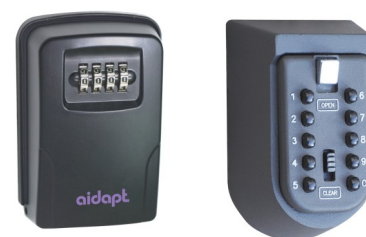

KEY SAFES

Combination or push button key safes supplied and installed.

Supply, deliver and install standard push button key safe - £48.00

(Other styles of key safes are available. Please ask for prices)

MOBILITY AIDS AND EQUIPMENT

A large selection of aids for daily living, supplied, delivered and fitted.

Overleaf is a sample of the range offered.

Delivery and fitting as shown below.

Delivery of equipment - **Free** delivery, within Devon, on orders over £60.00
(Delivery charge of £10.00 for orders under £60)

Fitting of equipment - £5.00 per item

Collection is also welcome from our Tavistock premises.